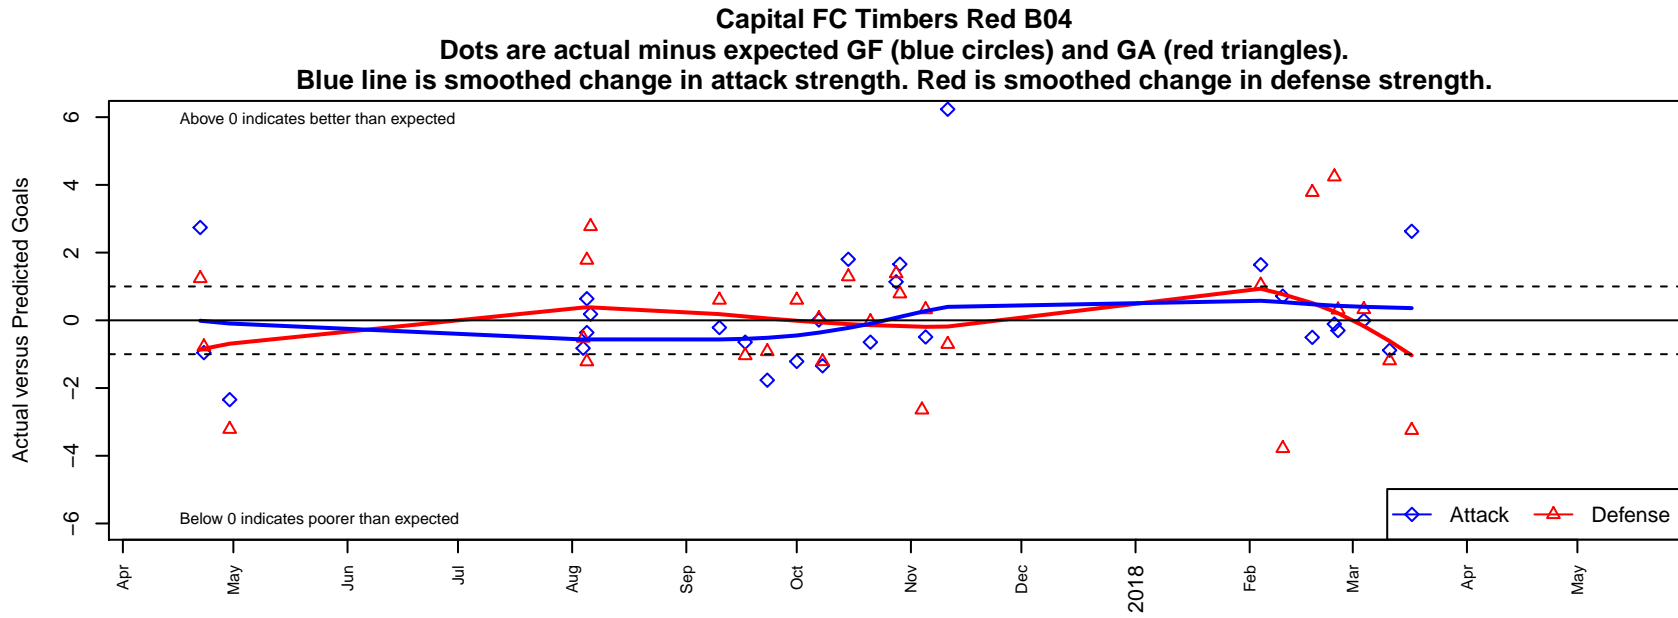

Capital FC Timbers Red B04

Capital FC
 Salem, OR
 B04 total strength=1178
 attack=6.64 defense=2.07
 fall league = PTT B04 Div 1 Green
 spr league = Spr OYS B04 Premier Green
 notes= Adelman 2017

alt names used:
 Capital FC Timbers 04B Adelman
 Capital FC Timbers 04B Adelman
 CFC 04B Red Adelman
 Capital FC Timbers 04B Adelman

Venues played:
 2016 Spr OYS B04 Division 1 Green
 2017 Mt Hood Challenge U14 Gold
 2017 PTT B04 Division 1 Green
 2017 OYS PTT Presidents Cup B04
 2017 Spr OYS B04 Premier Green

**attack and defense variance (black dot)
relative to other teams
and top 10 in region**