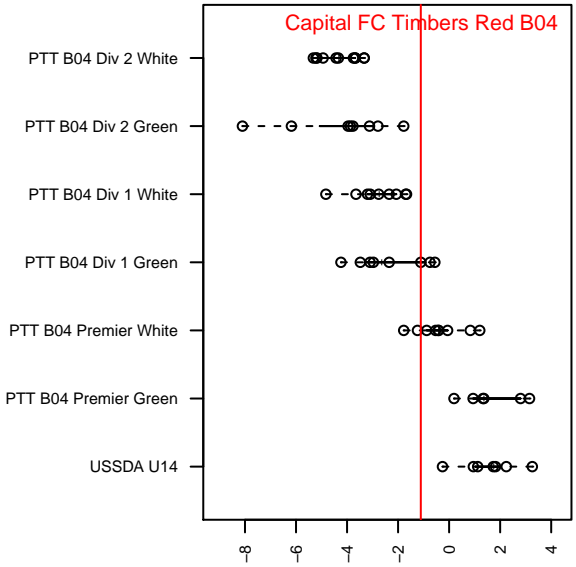

**attack and defense rating
relative to others at age
and all opponents in last 13 months**